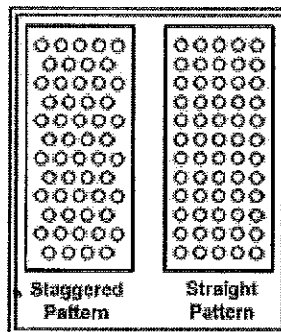

To request a quote, please fill in the fields below. Fields marked with an "*" are Required.

Brush Dimensions

Row Type*

Please Select

(A) Block Length*

(B) Block Width*

(C) Block Thickness*

(D) Width of Brush Part*

Skype ID: StewartsofAmerica

FLAT BRUSH SPECIFICATION

(E) Length of Brush Part*

(F) Trim Length*

Trim Shape*

Trim Shape*

Size of Hole

Depth of Hole

Number of Rows (length)

Number of Rows (width)