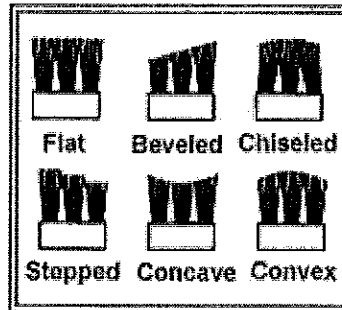

Skype ID: StewartsofAmerica

FLAT BRUSH SPECIFICATION

Block Brushes

Block Brushes are the most common style of staple-set brushes, and are available in the widest range of sizes and shapes.

Design a Block Brush

To request a quote, please fill in the fields below. Fields marked with an "*" are Required.

Brush Dimensions

Row Type*

Please Select

(A) Block Length*

(B) Block Width*

(C) Block Thickness*

(D) Width of Brush Part*

Skype ID: StewartsofAmerica

FLAT BRUSH SPECIFICATION

(E) Length of Brush Part*

(F) Trim Length*

Trim Shape*

Trim Shape*

Size of Hole

Depth of Hole

Number of Rows (length)

Number of Rows (width)