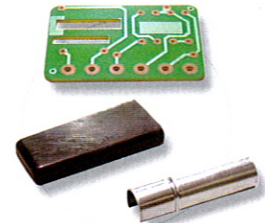

STEWARTS OF AMERICA

ELITEX BD200M/R, RC, RCB, S, SN, RN, D, SD, D1, D2

OPEN-END (O.E) SPINNING M/C SPARE PARTS

H3039 PROTECTING COVER

H3040 GUIDE BLAKE

H3041 BUSH
H3042 RUBBER BUSHING
H3043 YARN GUIDE.
GUIDE ARM

H3044 ASSEMBLED BOARD
H3045 HANDLE
H3046 TRAVERSE ROD COVER

H3047 CENTRAL ARM

H3048 BRAKE SHOE
H3049 BRAKING LEVER

H3050 BRAKING LEVER

H3051 FILTER ASSEMBLY

H3052 DISK

H3053 DISK

H3054 GEAR

H3055 TOOTHED BUSH
H3056 TOOTHED BUSH

H3057 BOARD WITH CONNECTOR

H3058 CONNECTOR ASSEMBLY

H3059 COLLECTOR
H3060 FILTER

H3061 RUBBER RING
H3062 COMPLETE ARM FOR RC

H3063 PIPE

H3064 DRAW BAR CPL

Our company specializes in the manufacture of O.E M/C parts, with over 25 years experiences. We always endeavour to adjust our products to the rapidly changing technical development. Any inquiry for products which cannot be found in this catalogue, Please do not hesitate to contact us.