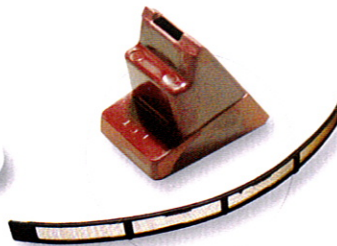

STEWARTS OF AMERICA

ELITEX BD200M/R, RC, RCB, S, SN, RN, D, SD, D1, D2

OPEN-END (O.E) SPINNING M/C SPARE PARTS

H3039 PROTECTING COVER

H3040 GUIDE BLAKE

H3041 BUSH
H3042 RUBBER BUSHING
H3043 YARN GUIDE.
GUIDE ARM

H3044 ASSEMBLED BOARD
H3045 HANDLE
H3046 TRAVERSE ROD COVER

H3047 CENTRAL ARM

H3048 BRAKE SHOE
H3049 BRAKING LEVER

H3050 BRAKING LEVER

H3051 FILTER ASSEMBLY

H3052 DISK

H3053 DISK

H3054 GEAR

H3055 TOOTHED BUSH
H3056 TOOTHED BUSH

H3057 BOARD WITH CONNECTOR

H3058 CONNECTOR ASSEMBLY

H3059 COLLECTOR
H3060 FILTER

H3061 RUBBER RING
H3062 COMPLETE ARM FOR RC

H3063 PIPE

H3064 DRAW BAR CPL

Our company specializes in the manufacture of O.E M/C parts, with over 25 years experiences. We always endeavour to adjust our products to the rapidly changing technical development. Any inquiry for products which cannot be found in this catalogue, Please do not hesitate to contact us.